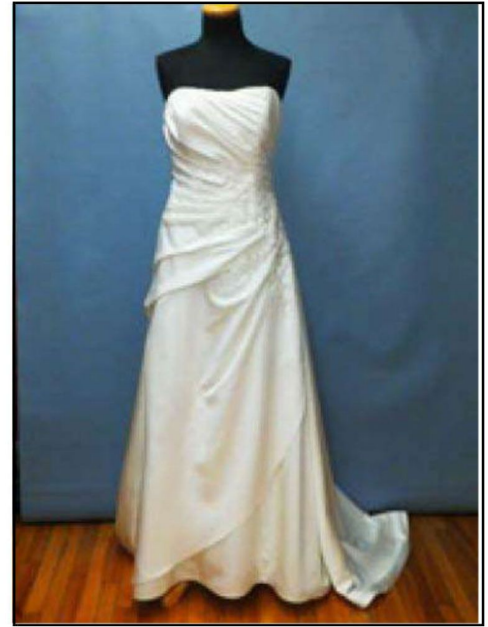

MA31

Color: Ivory

Size: 16

Original Price (CDN$): 720

Discount(% off): 50

Sale Price: 360

Designer Name: Private Label